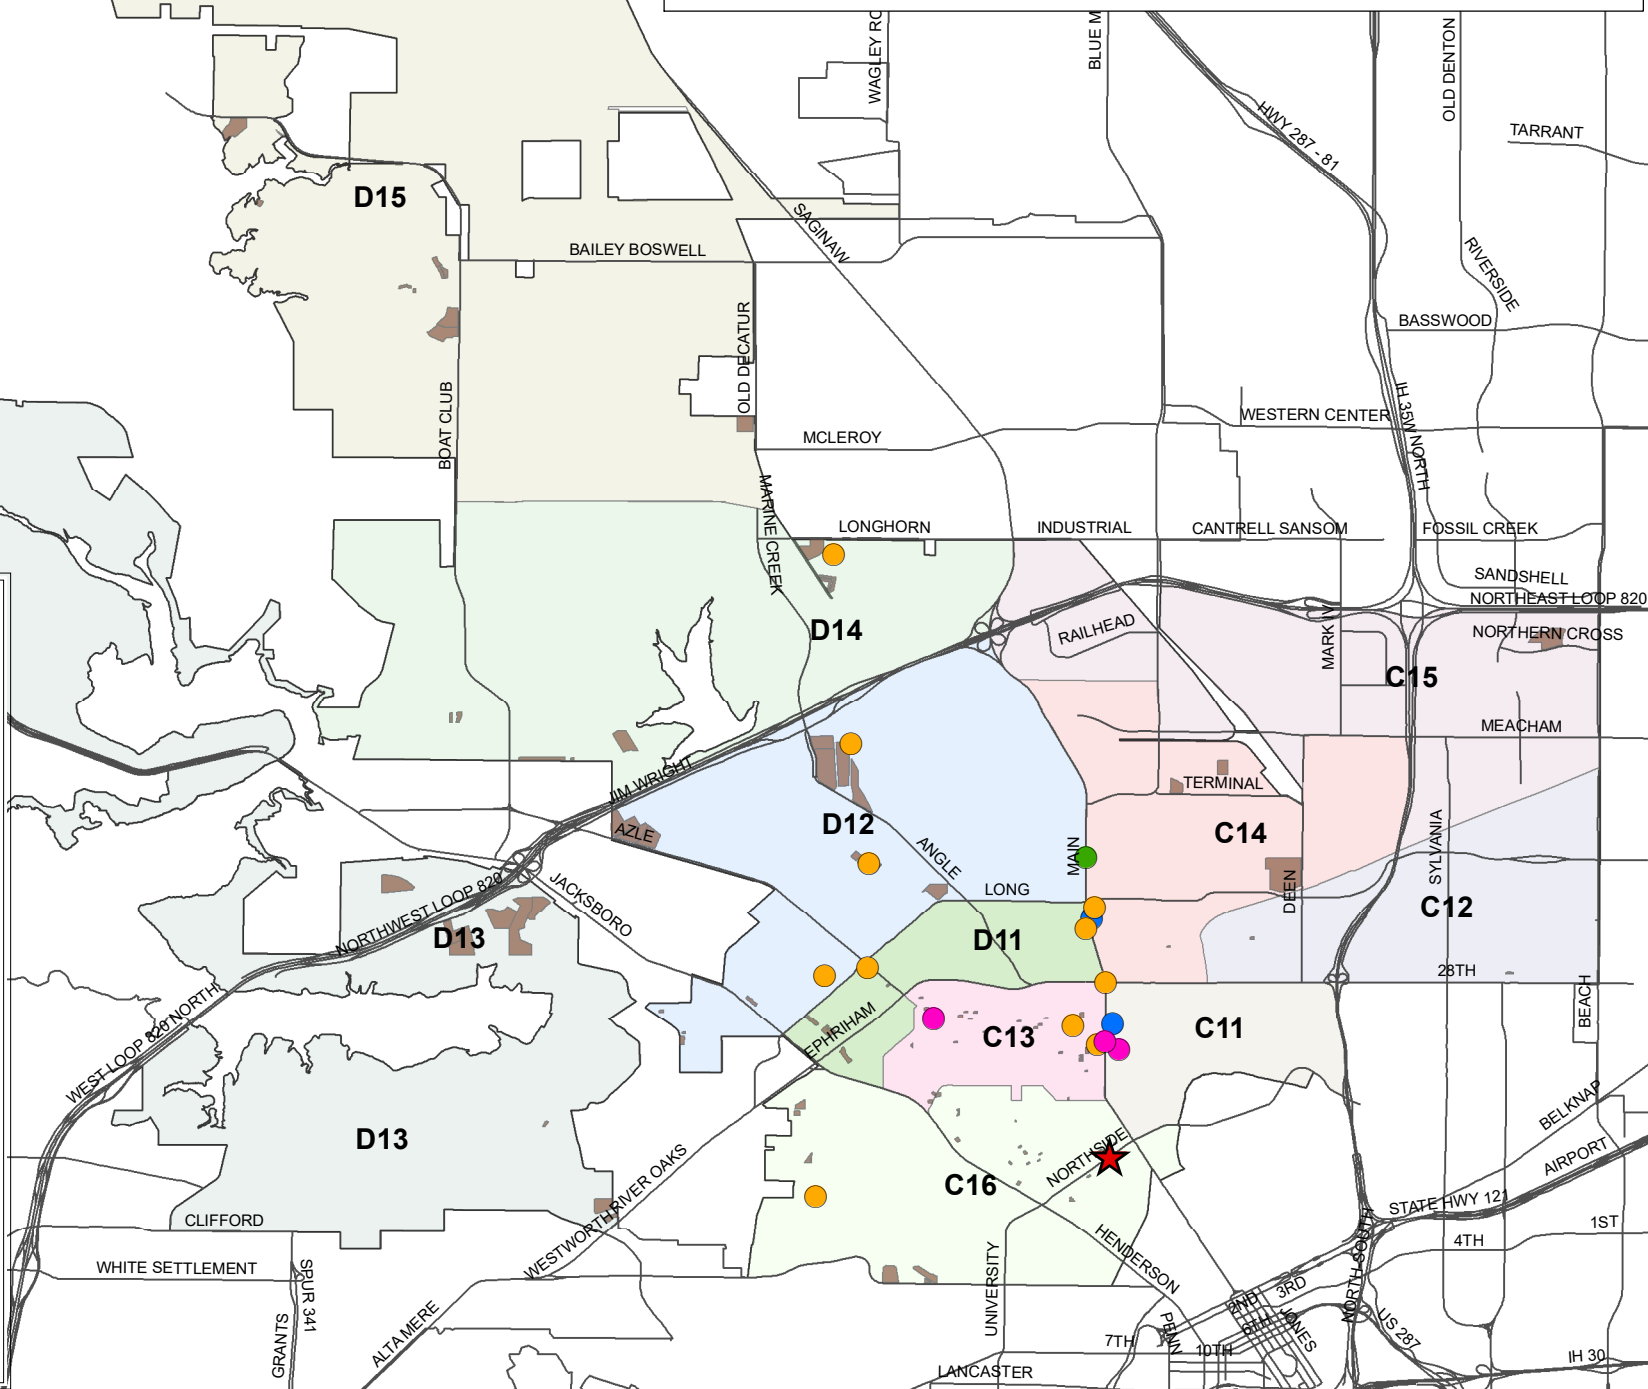

NORTHWEST DIVISION USE OF FORCE SEPTEMBER 2024

TYPE OF FORCE

- Ⓐ Accidental
- Baton
- ★ Deadly Force
- K9
- Other Weapon
- Pepper Spray
- Personal Weapon Strikes
- Pointing a Firearm
- Take Down - Injury
- Take Down - No Injury
- ★ Taser (Arc) Display
- Taser Cartridge Fire
- Taser Display Only
- ★ Taser Drive Stun
- Force Against Animal
- Wall-pin
- ★ Multiple Types
- APARTMENTS