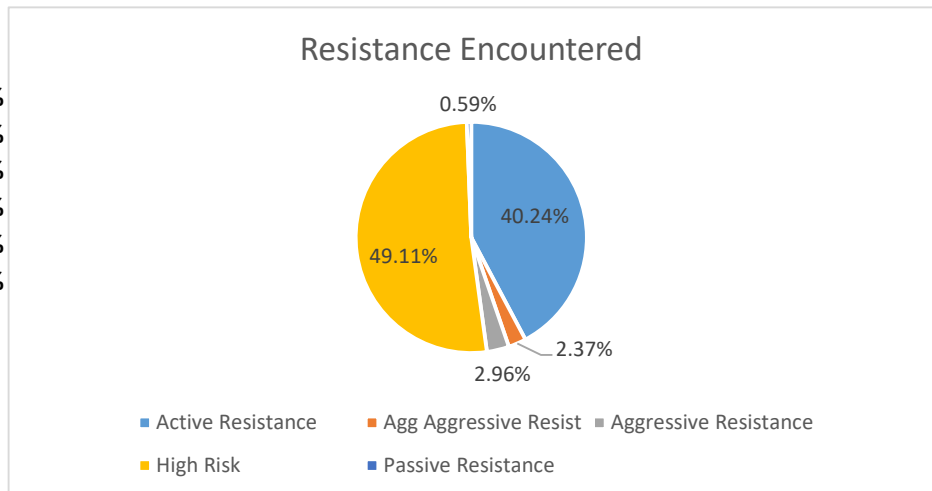

Force Information Continued

Type of Force	Count
Gun Point	89
Other	7
Personal Weapons Strike	7
Take Down- No Injury	27
Takedown	23
40MM	1
TASER/Probe/Drivestun	9
Deadly Force	1

Subject Information

Average age of the subjects on which force was used:	32	
Number of subjects injured during the use of int. level force:	35	22.9%
Number of subjects who were mental app'ed:	10	6.5%
Number of suspects who were arrested:	88	57.5%
Incidents where mental health may have played a role:	14	9.2%
Incidents where alcohol may have played a role:	14	9.2%
Incidents where narcotics may have played a role:	10	6.5%

Subjects by Gender:	Male:	117	76.97%
	Female:	35	23.03%

Subjects by Race

Hispanic	36	23.68%
Black	70	46.05%
Asian	1	0.66%
White	44	28.95%
Other	1	0.66%

Resistance Encountered

Active Resistance	40.24%
Agg Aggressive Resist	2.37%
Aggressive Resistance	2.96%
High Risk	49.11%
Passive Resistance	0.59%
Prevent Harm	1.78%

Officer Information

Total number of officers using force during this reporting period:		311	
Average tenure of officers using force:		6	
Officers injured:		14	4.50%
Officers by Gender:	Male:	285	91.94%
	Female:	25	8.06%
Officers by Race/Ethnicity:	2Ormore	18	5.81%
	Amind	1	0.32%
	Asian	1	0.32%
	Black	21	6.77%
	Hisp	100	32.26%
	White	169	54.52%