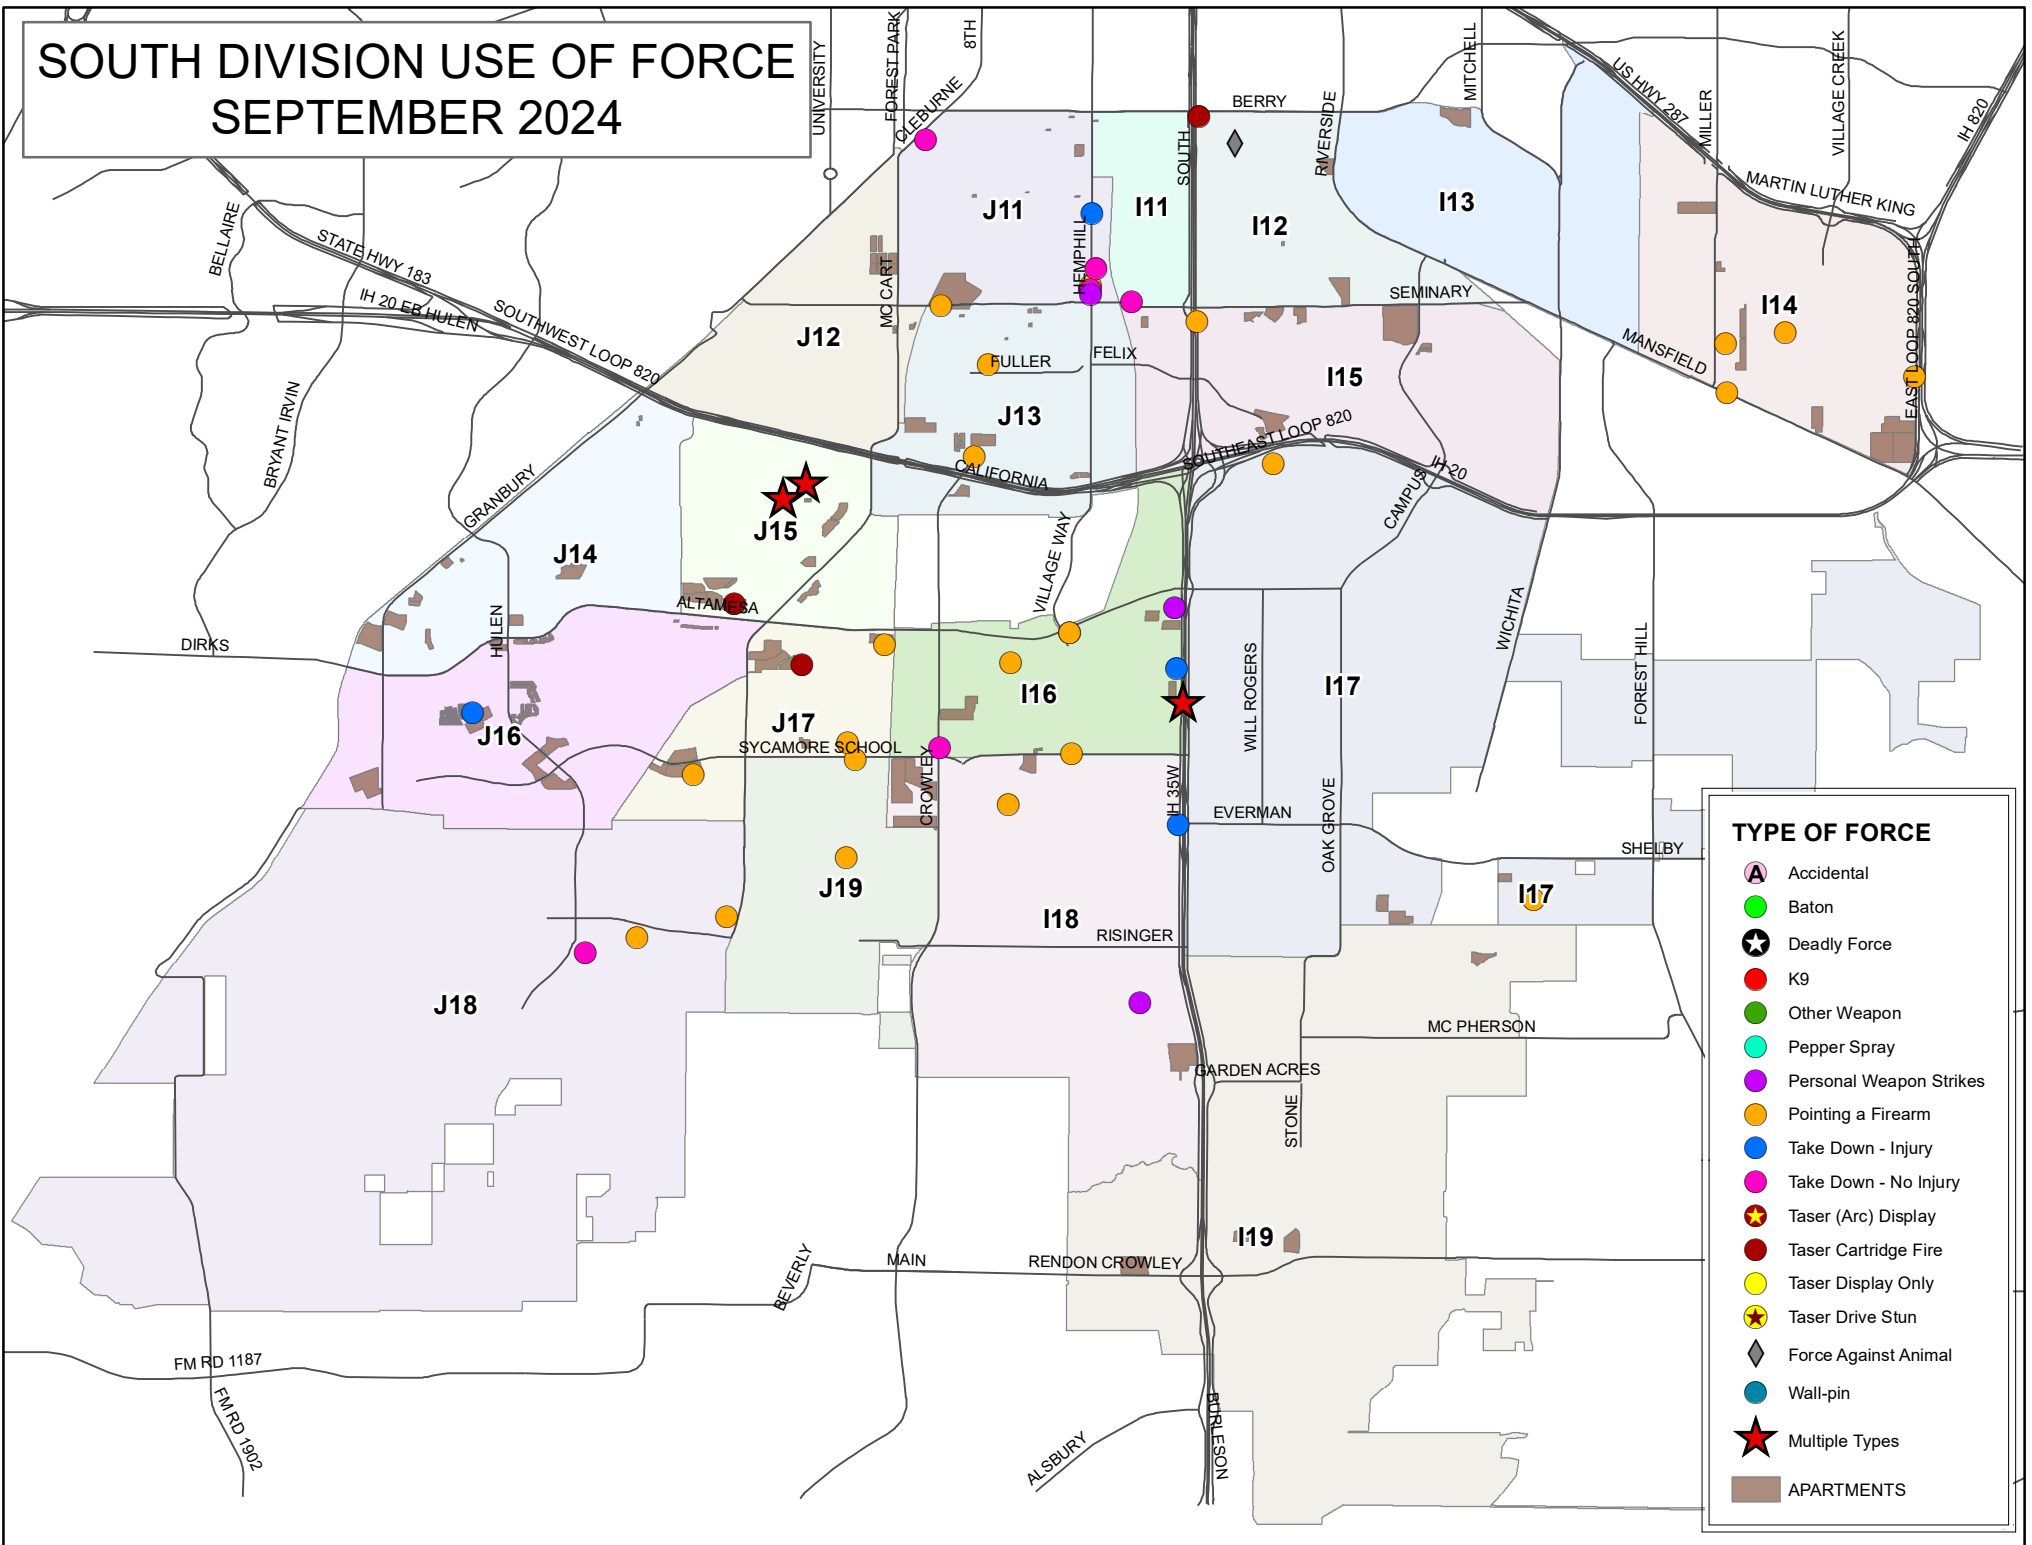

SOUTH DIVISION USE OF FORCE SEPTEMBER 2024

TYPE OF FORCE

- Accidental
- Baton
- Deadly Force
- K9
- Other Weapon
- Pepper Spray
- Personal Weapon Strikes
- Pointing a Firearm
- Take Down - Injury
- Take Down - No Injury
- Taser (Arc) Display
- Taser Cartridge Fire
- Taser Display Only
- Taser Drive Stun
- Force Against Animal
- Wall-pin
- Multiple Types
- APARTMENTS