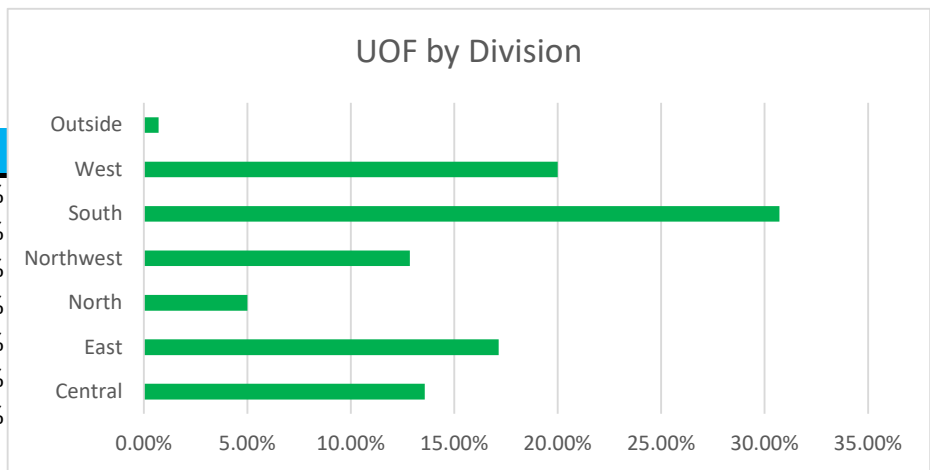

- RMS Reporting System
- Blue Team
- IA Pro
- Force Analysis Section

General Information

	Total number of calls for service:	29,173	
	Total number of custodial arrests:	1,613	
Total number of subjects on which force was used:	153	0.52%	9.49%
Total number of intermediate force or greater:	40	0.14%	2.48%
Total number of low level force used:	113	0.39%	7.01%

Force Information

UOF by Division

Division	%
Central	13.57%
East	17.14%
North	5.00%
Northwest	12.86%
South	30.71%
West	20.00%
Outside	0.71%

K12's beat encompasses the W. 7th Street corridor and had 3 total uses of force.
 This is **10.0%** of West Division's total uses of force.