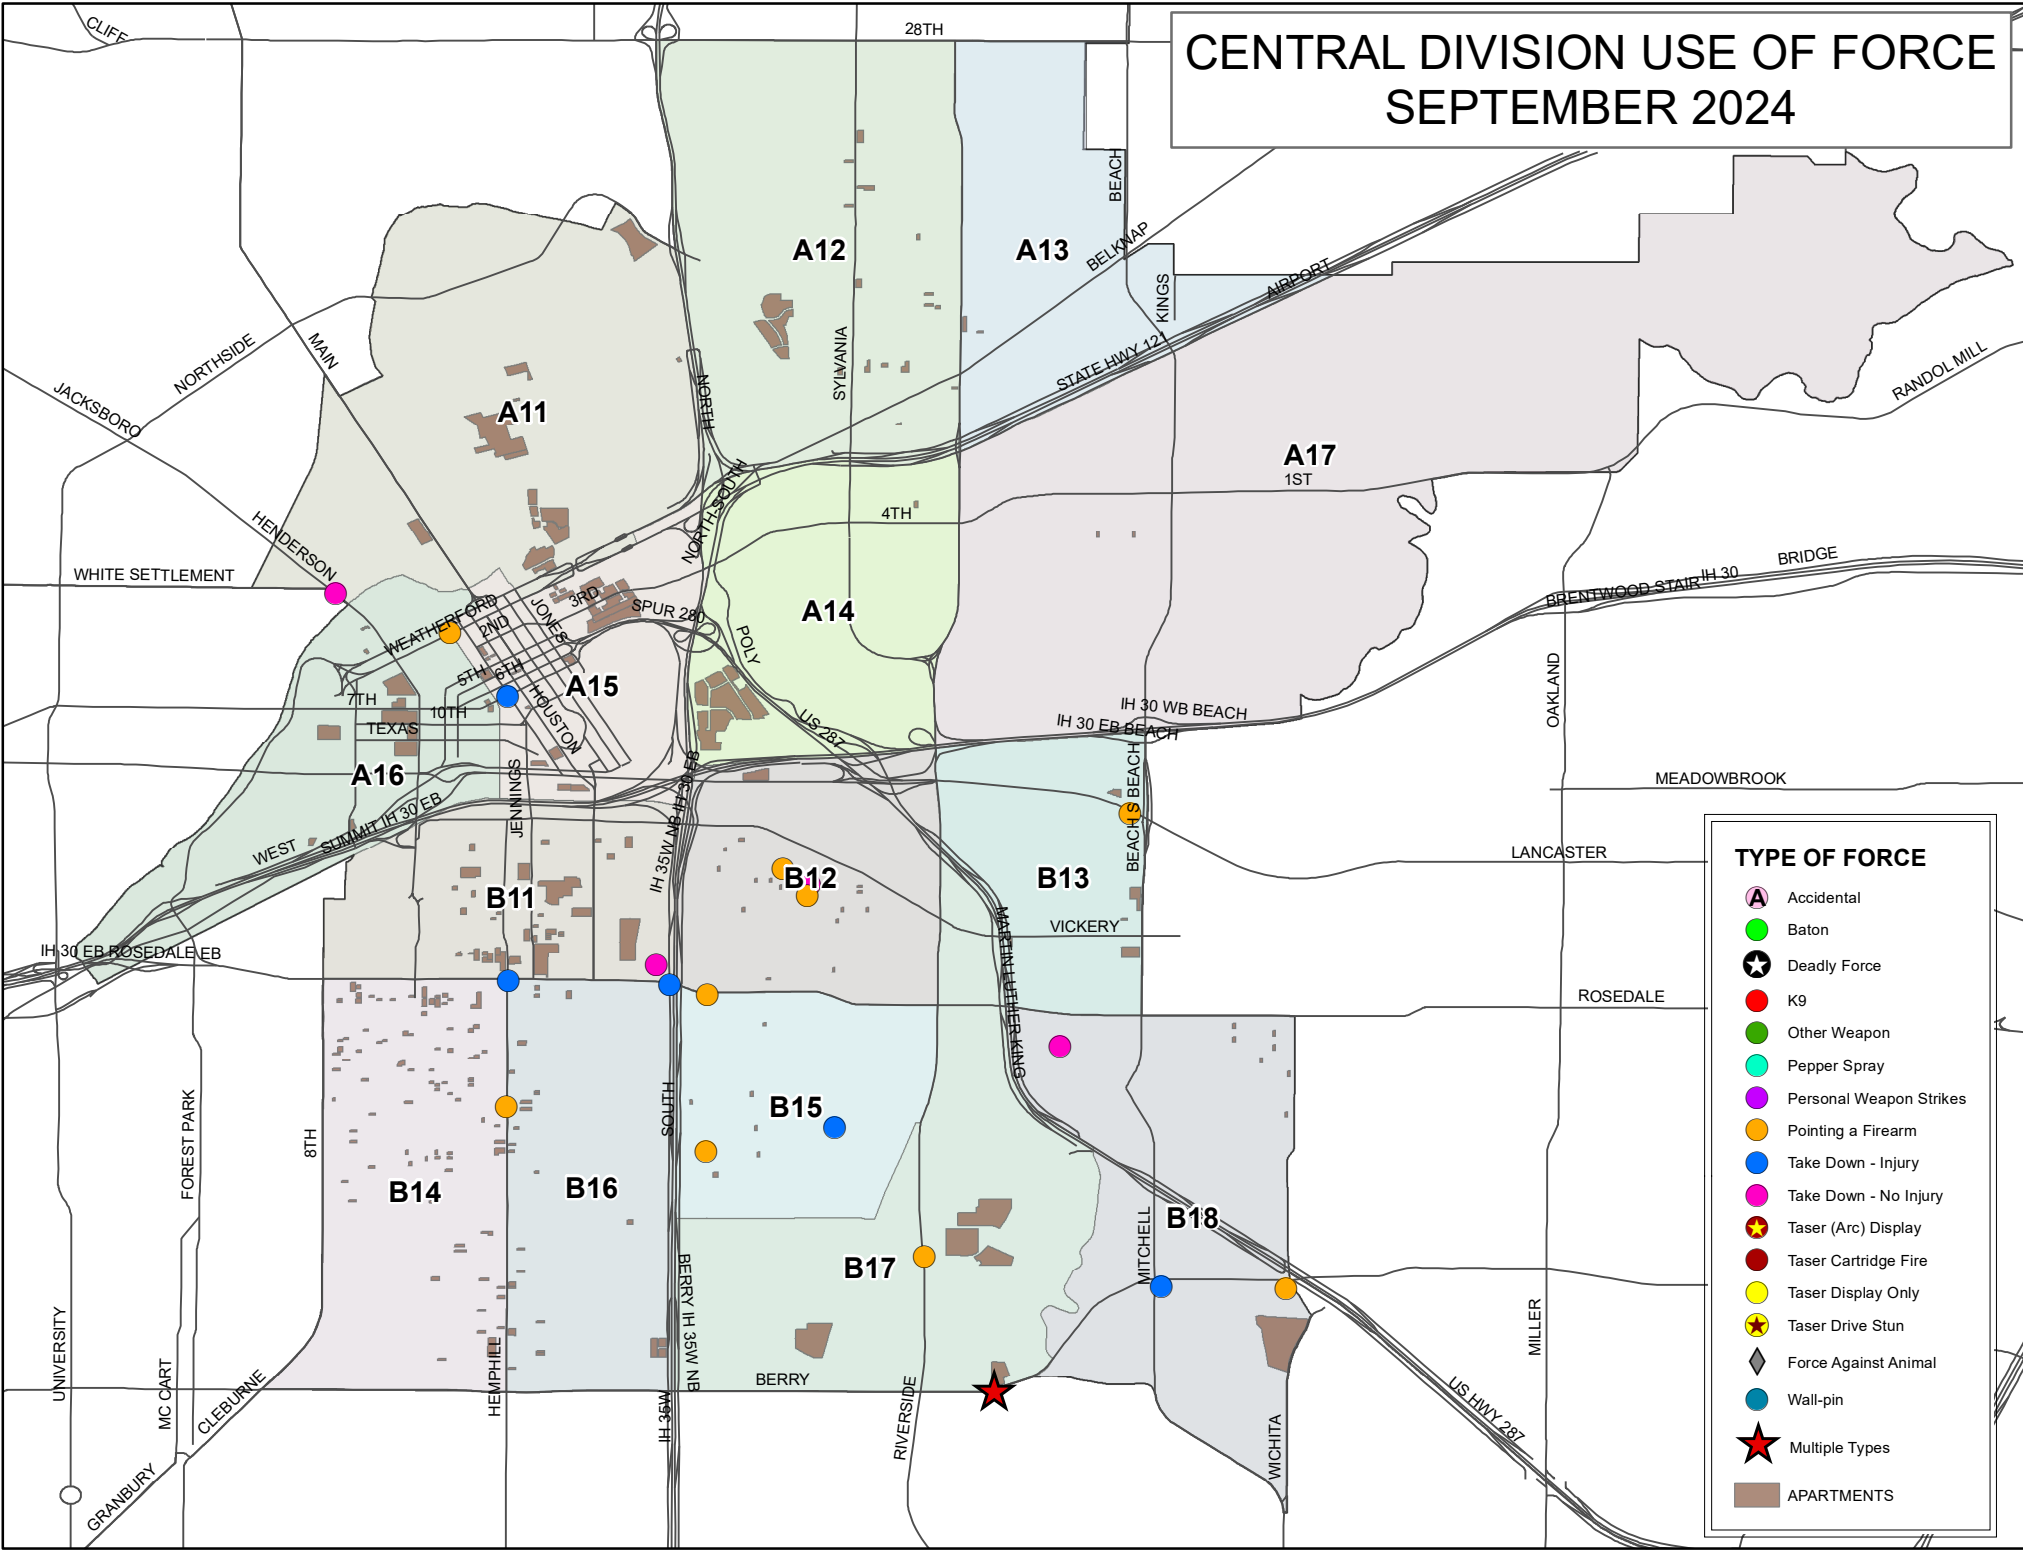

CENTRAL DIVISION USE OF FORCE SEPTEMBER 2024