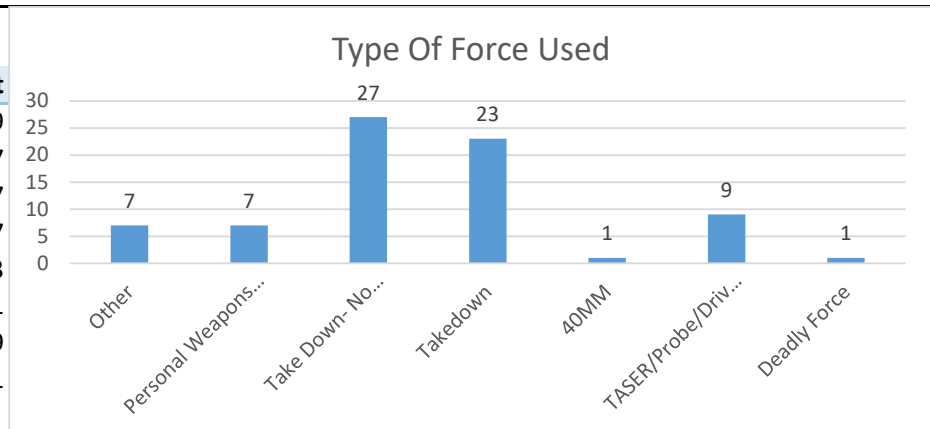

- RMS Reporting System
- Blue Team
- IA Pro
- Force Analysis Section

General Information

	Total number of calls for service:	29,173	
	Total number of custodial arrests:	1,613	
Total number of subjects on which force was used:	153	0.52%	9.49%
Total number of intermediate force or greater:	40	0.14%	2.48%
Total number of low level force used:	113	0.39%	7.01%

Force Information

UOF by Division

Division	%
Central	13.57%
East	17.14%
North	5.00%
Northwest	12.86%
South	30.71%
West	20.00%
Outside	0.71%

K12's beat encompasses the W. 7th Street corridor and had 3 total uses of force.
 This is **10.0%** of West Division's total uses of force.

Force Information Continued

Type of Force	Count
Gun Point	89
Other	7
Personal Weapons Strike	7
Take Down- No Injury	27
Takedown	23
40MM	1
TASER/Probe/Drivestun	9
Deadly Force	1

Subject Information

Average age of the subjects on which force was used:	32	
Number of subjects injured during the use of int. level force:	35	22.9%
Number of subjects who were mental app'ed:	10	6.5%
Number of suspects who were arrested:	88	57.5%
Incidents where mental health may have played a role:	14	9.2%
Incidents where alcohol may have played a role:	14	9.2%
Incidents where narcotics may have played a role:	10	6.5%