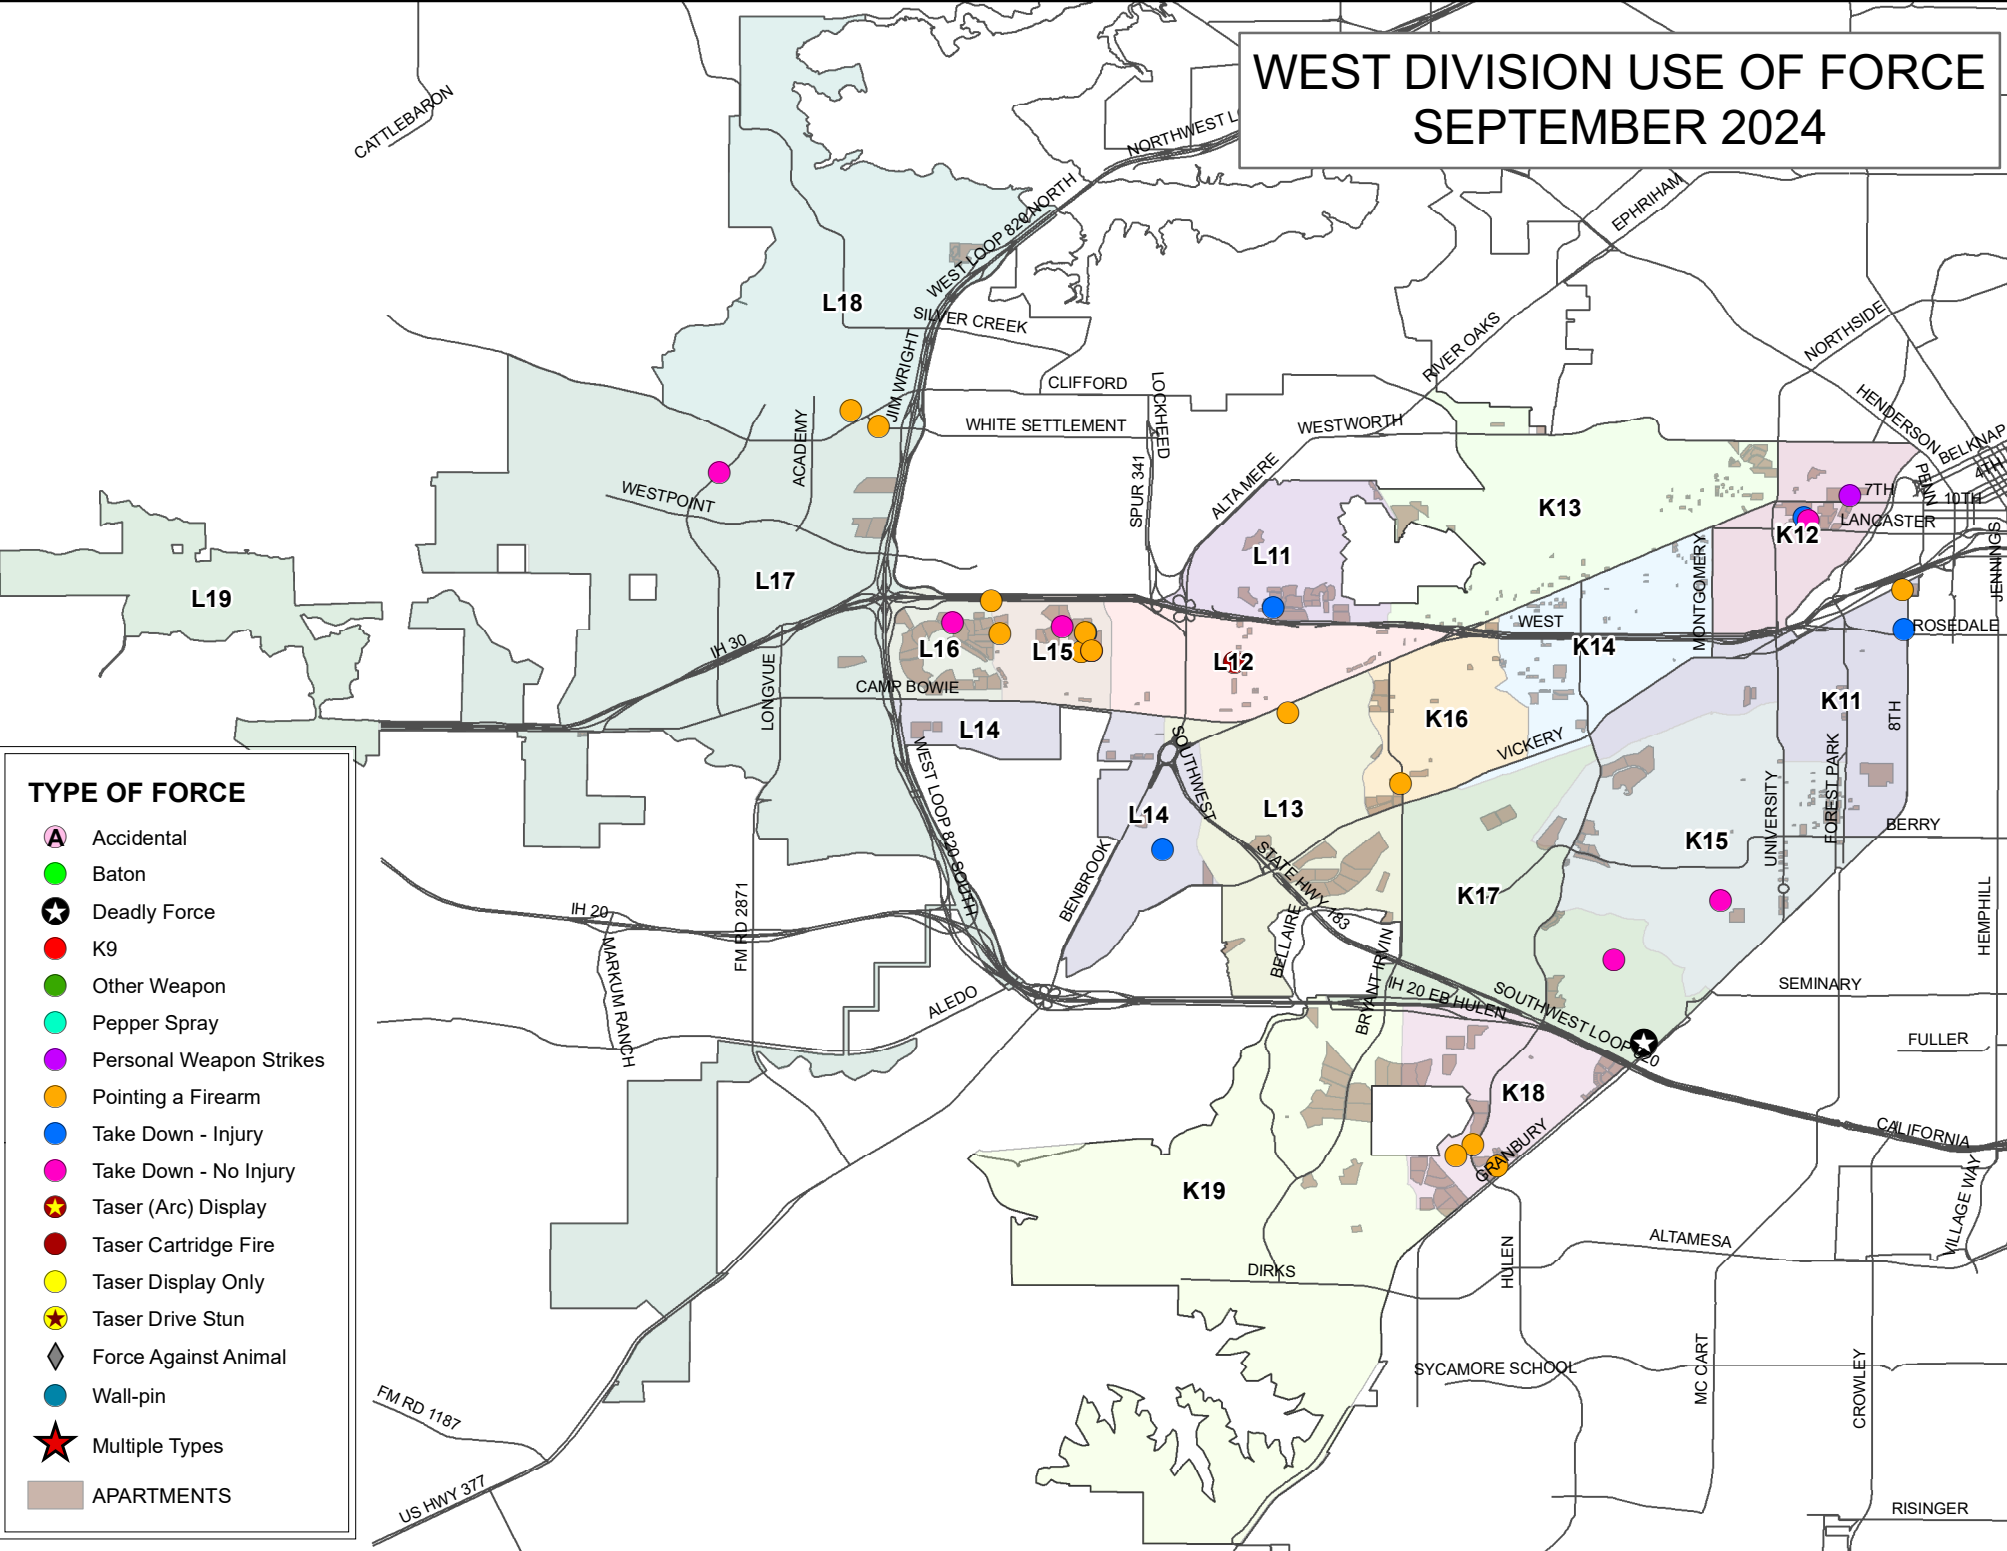

WEST DIVISION USE OF FORCE SEPTEMBER 2024

TYPE OF FORCE

- Ⓐ Accidental
- Baton
- ★ Deadly Force
- K9
- Other Weapon
- Pepper Spray
- Personal Weapon Strikes
- Pointing a Firearm
- Take Down - Injury
- Take Down - No Injury
- ★ Taser (Arc) Display
- Taser Cartridge Fire
- Taser Display Only
- ★ Taser Drive Stun
- Force Against Animal
- Wall-pin
- ★ Multiple Types
- APARTMENTS