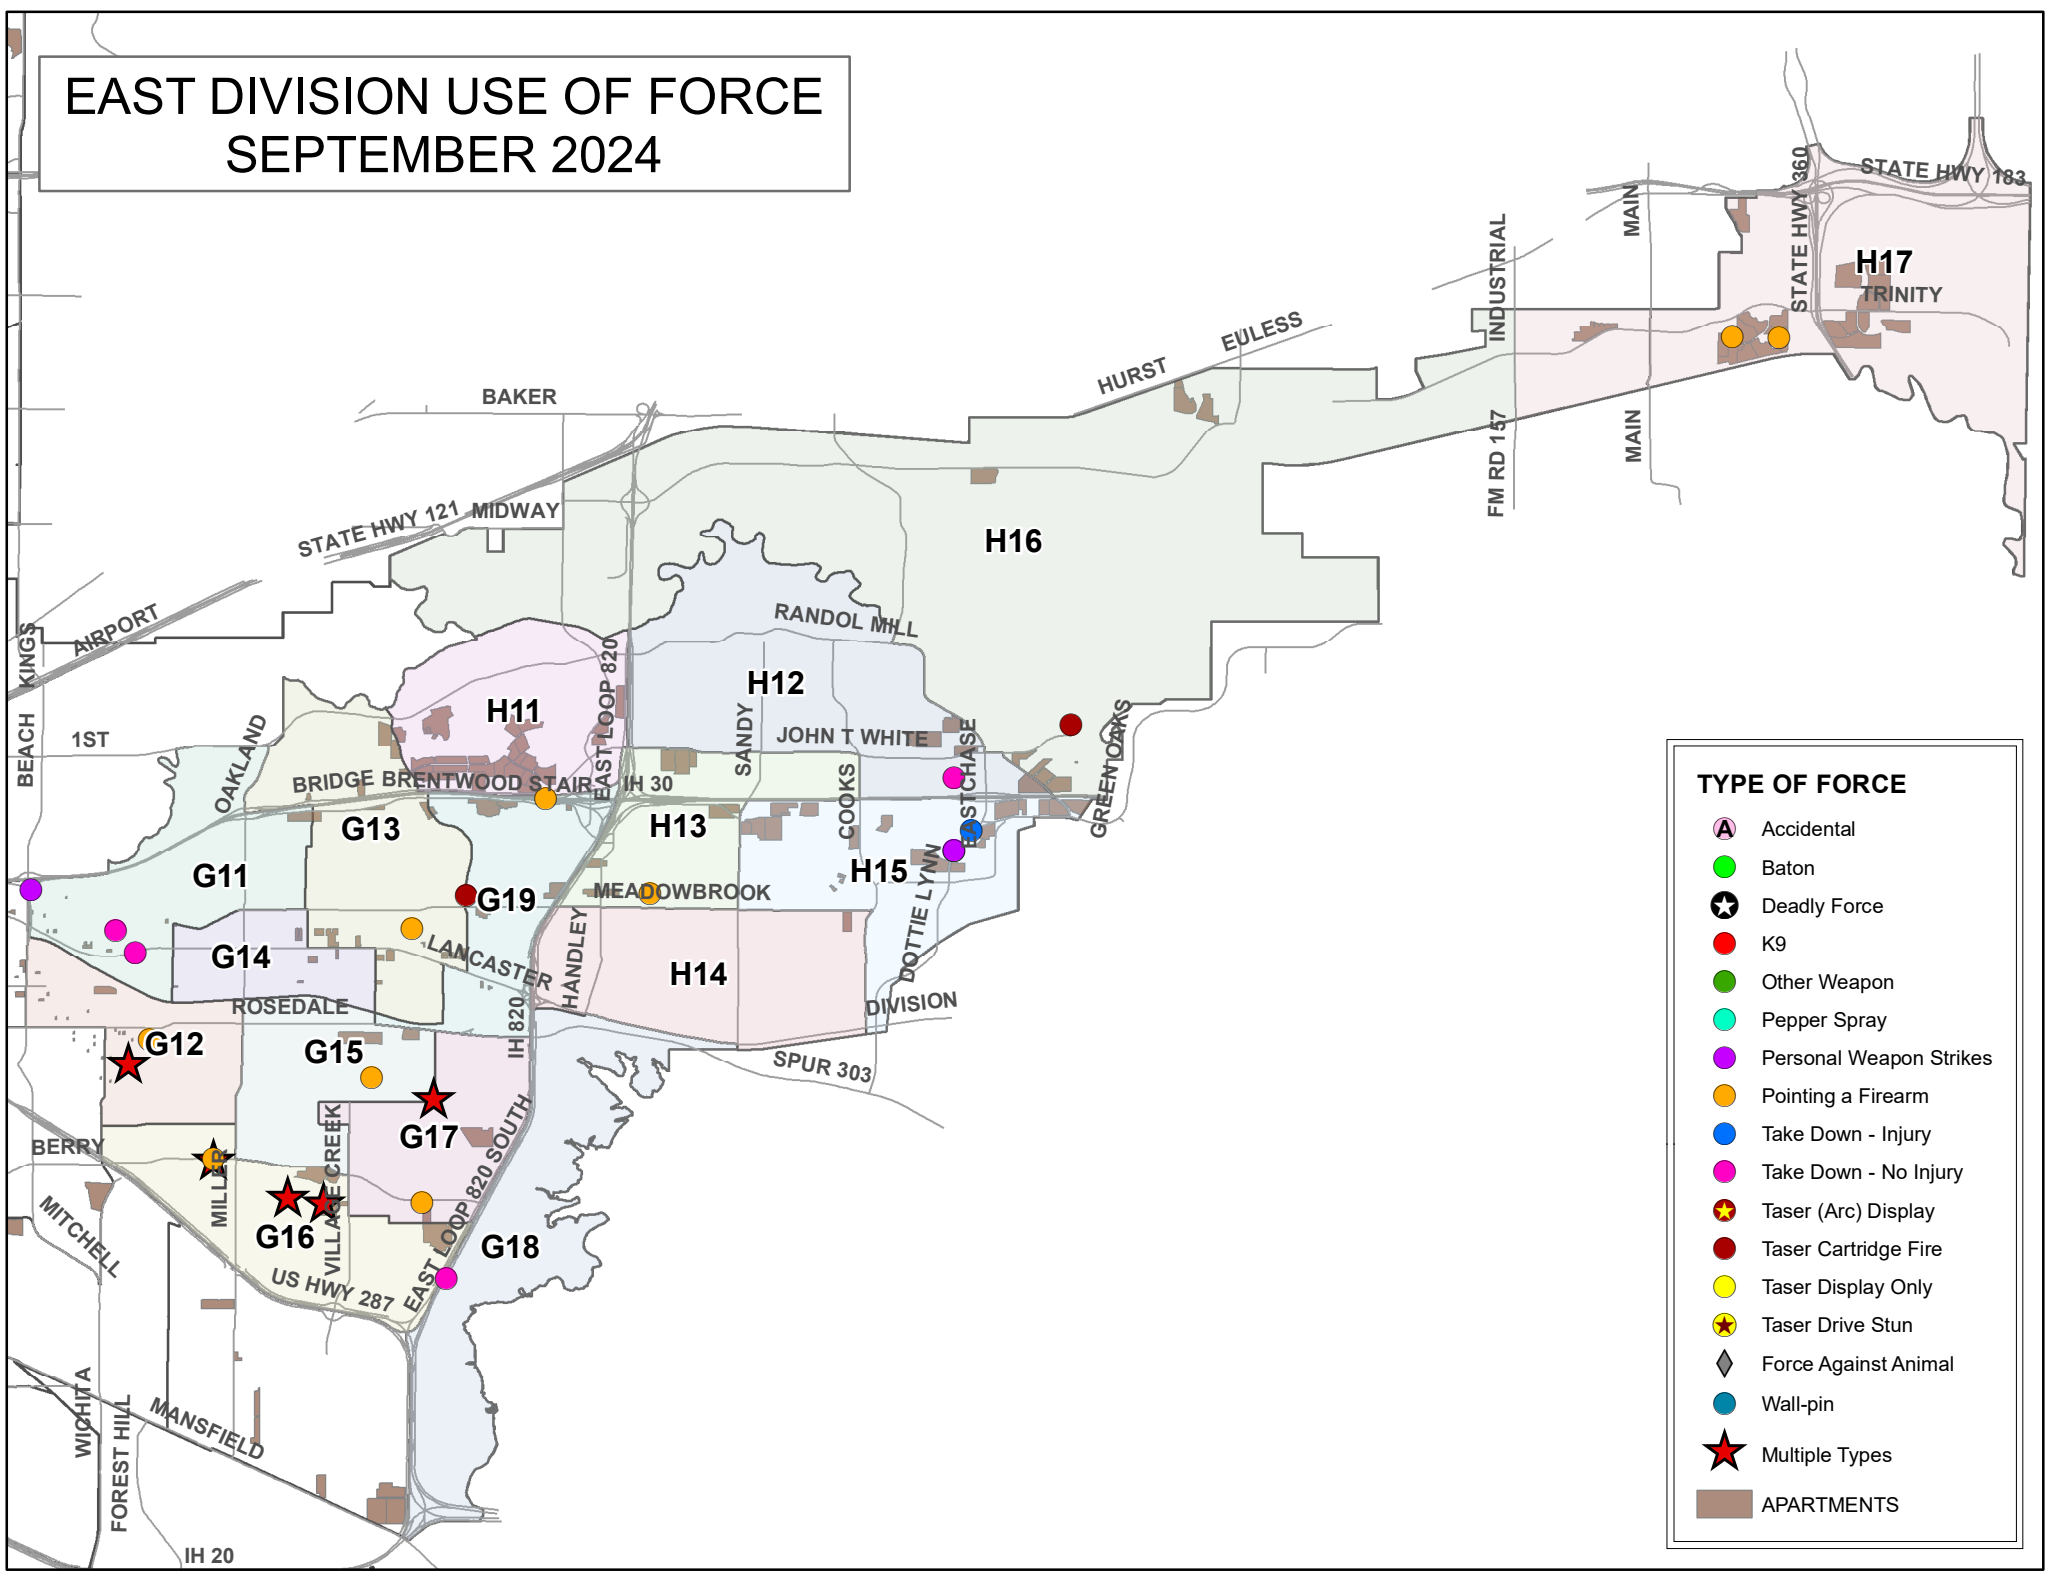

EAST DIVISION USE OF FORCE SEPTEMBER 2024