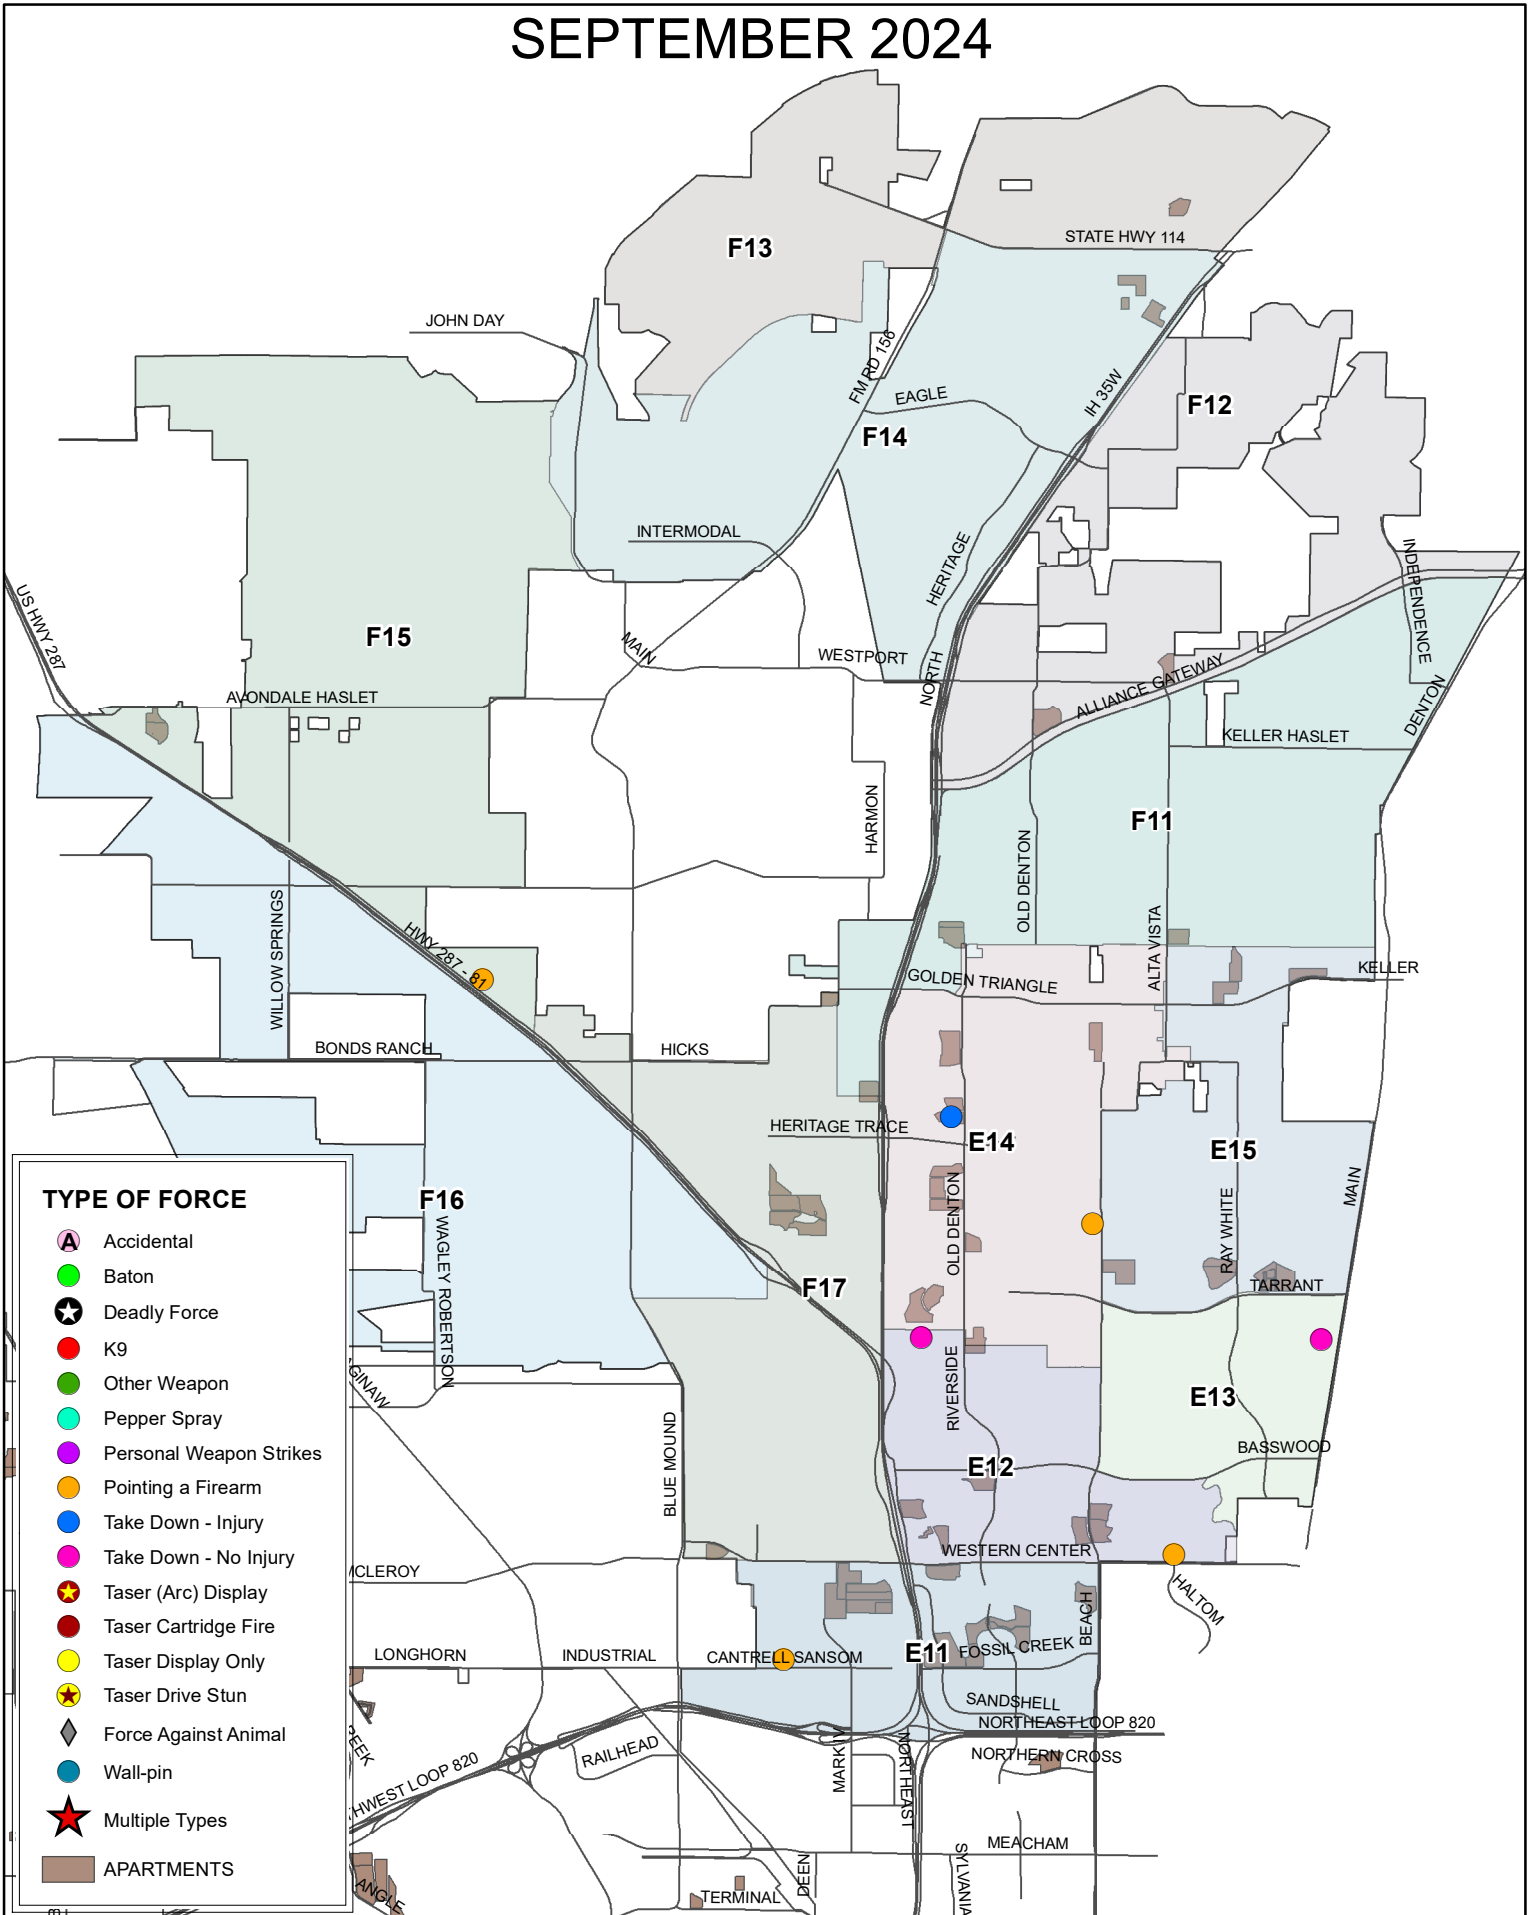

NORTH DIVISION USE OF FORCE SEPTEMBER 2024

TYPE OF FORCE

- Ⓐ Accidental
- Baton
- ★ Deadly Force
- K9
- Other Weapon
- Pepper Spray
- Personal Weapon Strikes
- Pointing a Firearm
- Take Down - Injury
- Take Down - No Injury
- ★ Taser (Arc) Display
- Taser Cartridge Fire
- Taser Display Only
- ★ Taser Drive Stun
- Force Against Animal
- Wall-pin
- ★ Multiple Types
- APARTMENTS