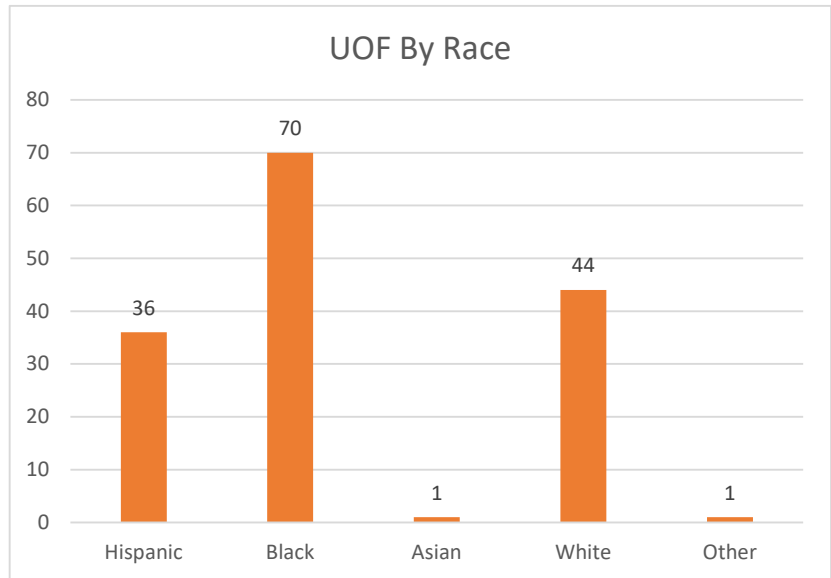

Subject Information

Average age of the subjects on which force was used:	32	
Number of subjects injured during the use of int. level force:	35	22.9%
Number of subjects who were mental app'ed:	10	6.5%
Number of suspects who were arrested:	88	57.5%
Incidents where mental health may have played a role:	14	9.2%
Incidents where alcohol may have played a role:	14	9.2%
Incidents where narcotics may have played a role:	10	6.5%

Subjects by Gender:	Male:	117	76.97%
	Female:	35	23.03%

Subjects by Race

Hispanic	36	23.68%
Black	70	46.05%
Asian	1	0.66%
White	44	28.95%
Other	1	0.66%